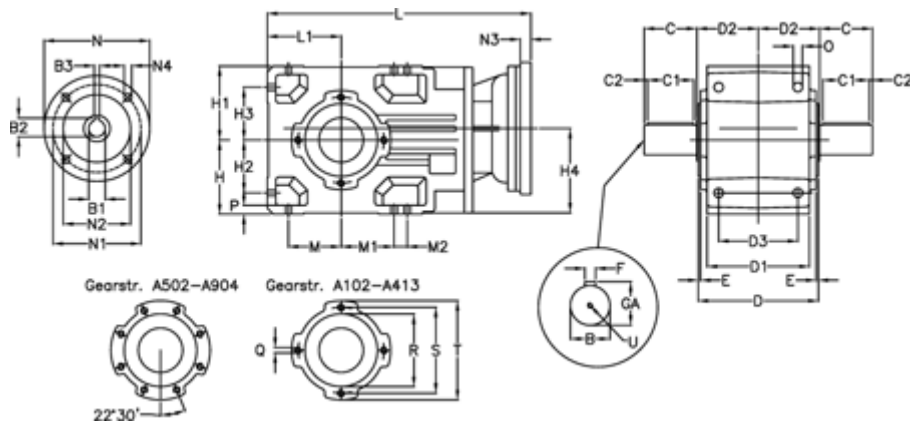

Article number: 29600103512220
 Description: Bevel helical gearbox
 A102UD-35,1-P63B5

Measures

B = 25	D1 = 95	H1 = 70	M2 = 0	Q = M8x12
B1 = 11	D2 = 63	H2 = 50.0	N = 140	R = 80
B2 = 12.8	D3 = 75	H3 = 50.0	N1 = 115	S = 100
B3 = 4	Description = A102UD-xx-P63 B5	H4 = 83.0	N2 = 95	T = 120
C = 45	E = 3.0	L = 282.5	N3 = 0	U = M8x19
C1 = 35	F = 8	L1 = 70	N4 = M8x19	
C2 = 5.0	GA = 28.0	M = 50.0	O = 9.5	
D = 117	H = 70	M1 = 50.0	P = 9	